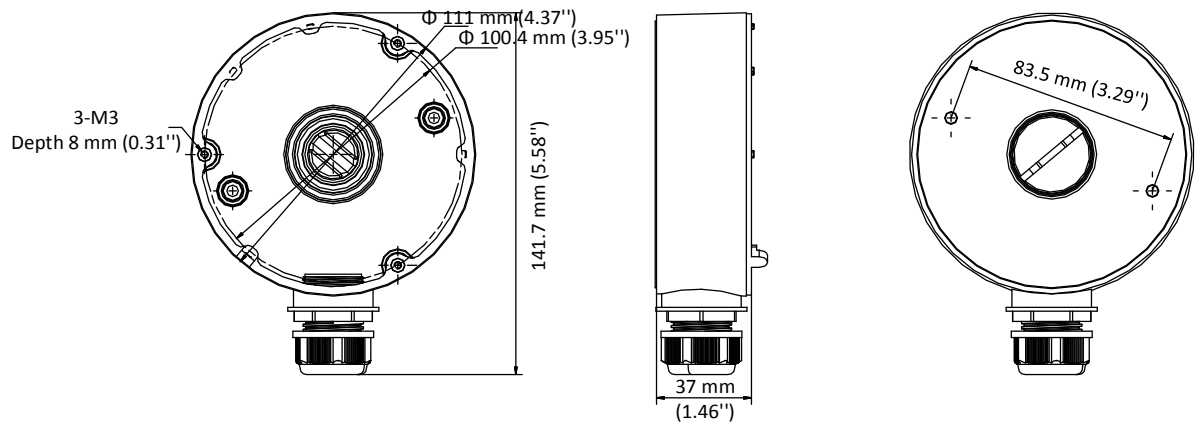

#### Dimension

#### Parameter

Model	DS-1280ZJ-DM18
Parameters	Junction Box
Appearance	Hikvision White
Material	Aluminum Alloy
Dimension	$\Phi 111 \text{ mm}$ ( $\Phi 4.37''$ )
Weight	Approx. 150 g (0.33 lb.)

#### Note

- The junction box should be installed on a flat surface.
- Waterproof rubber is necessary for outdoor application.
- The wall should be capable of supporting over 3 times as much as the total weight of the camera and the junction box.
- The maximum load capacity of the junction box is 4.5 kg (9.92 lb.).